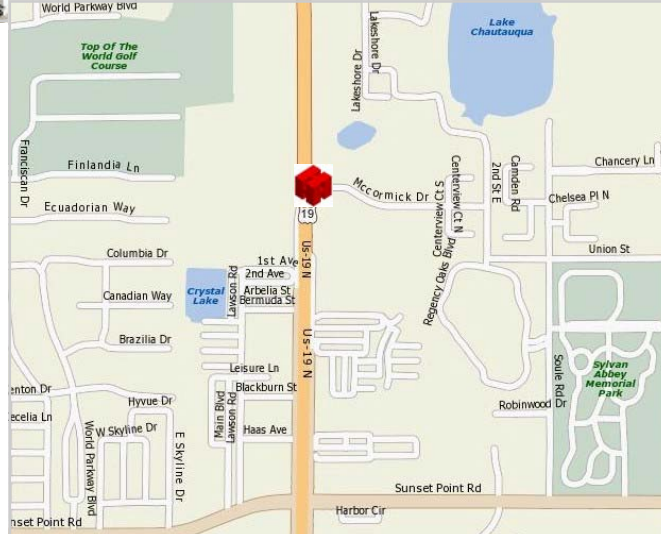

Hotel Information

Hampton Inn
21030 US 19N
Clearwater, FL 33765

Fairfield Inn
3070 Gulf to Bay Blvd.
Clearwater, FL 33759

HELP Equipment Planning
Eastern Regional Office - Clearwater, Florida